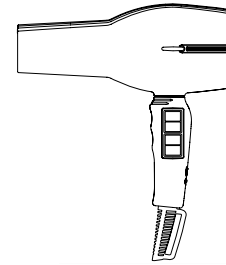

# 60

## FEATURES:

- ▶ Integrated cold air button
- ▶ 6 heat/speed settings
- ▶ 2.8 m extra flexibility cord
- ▶ 2 nozzles with Venturi effect  
(classic 60mm + OAS 75 mm)

- ▶ Made in Italy PRO AC motor

PERFORMANCES:	EV1 H	EV1 R
Power (230-240V):	1900-2100 W	2100-2300 W
Weight:	578 g	591 g
Air speed (with nozzle):	142 km/h	147 km/h
Pressure:	36 mmH <sub>2</sub> O	43 mmH <sub>2</sub> O
Capacity:	1.150 L/min	1.250 L/min
RPM (motor speed)	17.000 rpm	19.000 rpm

## COLOUR RANGE:

**OPTIONAL:** Nozzle OAS PLUS 90mm  
Diffuser 15 fingers